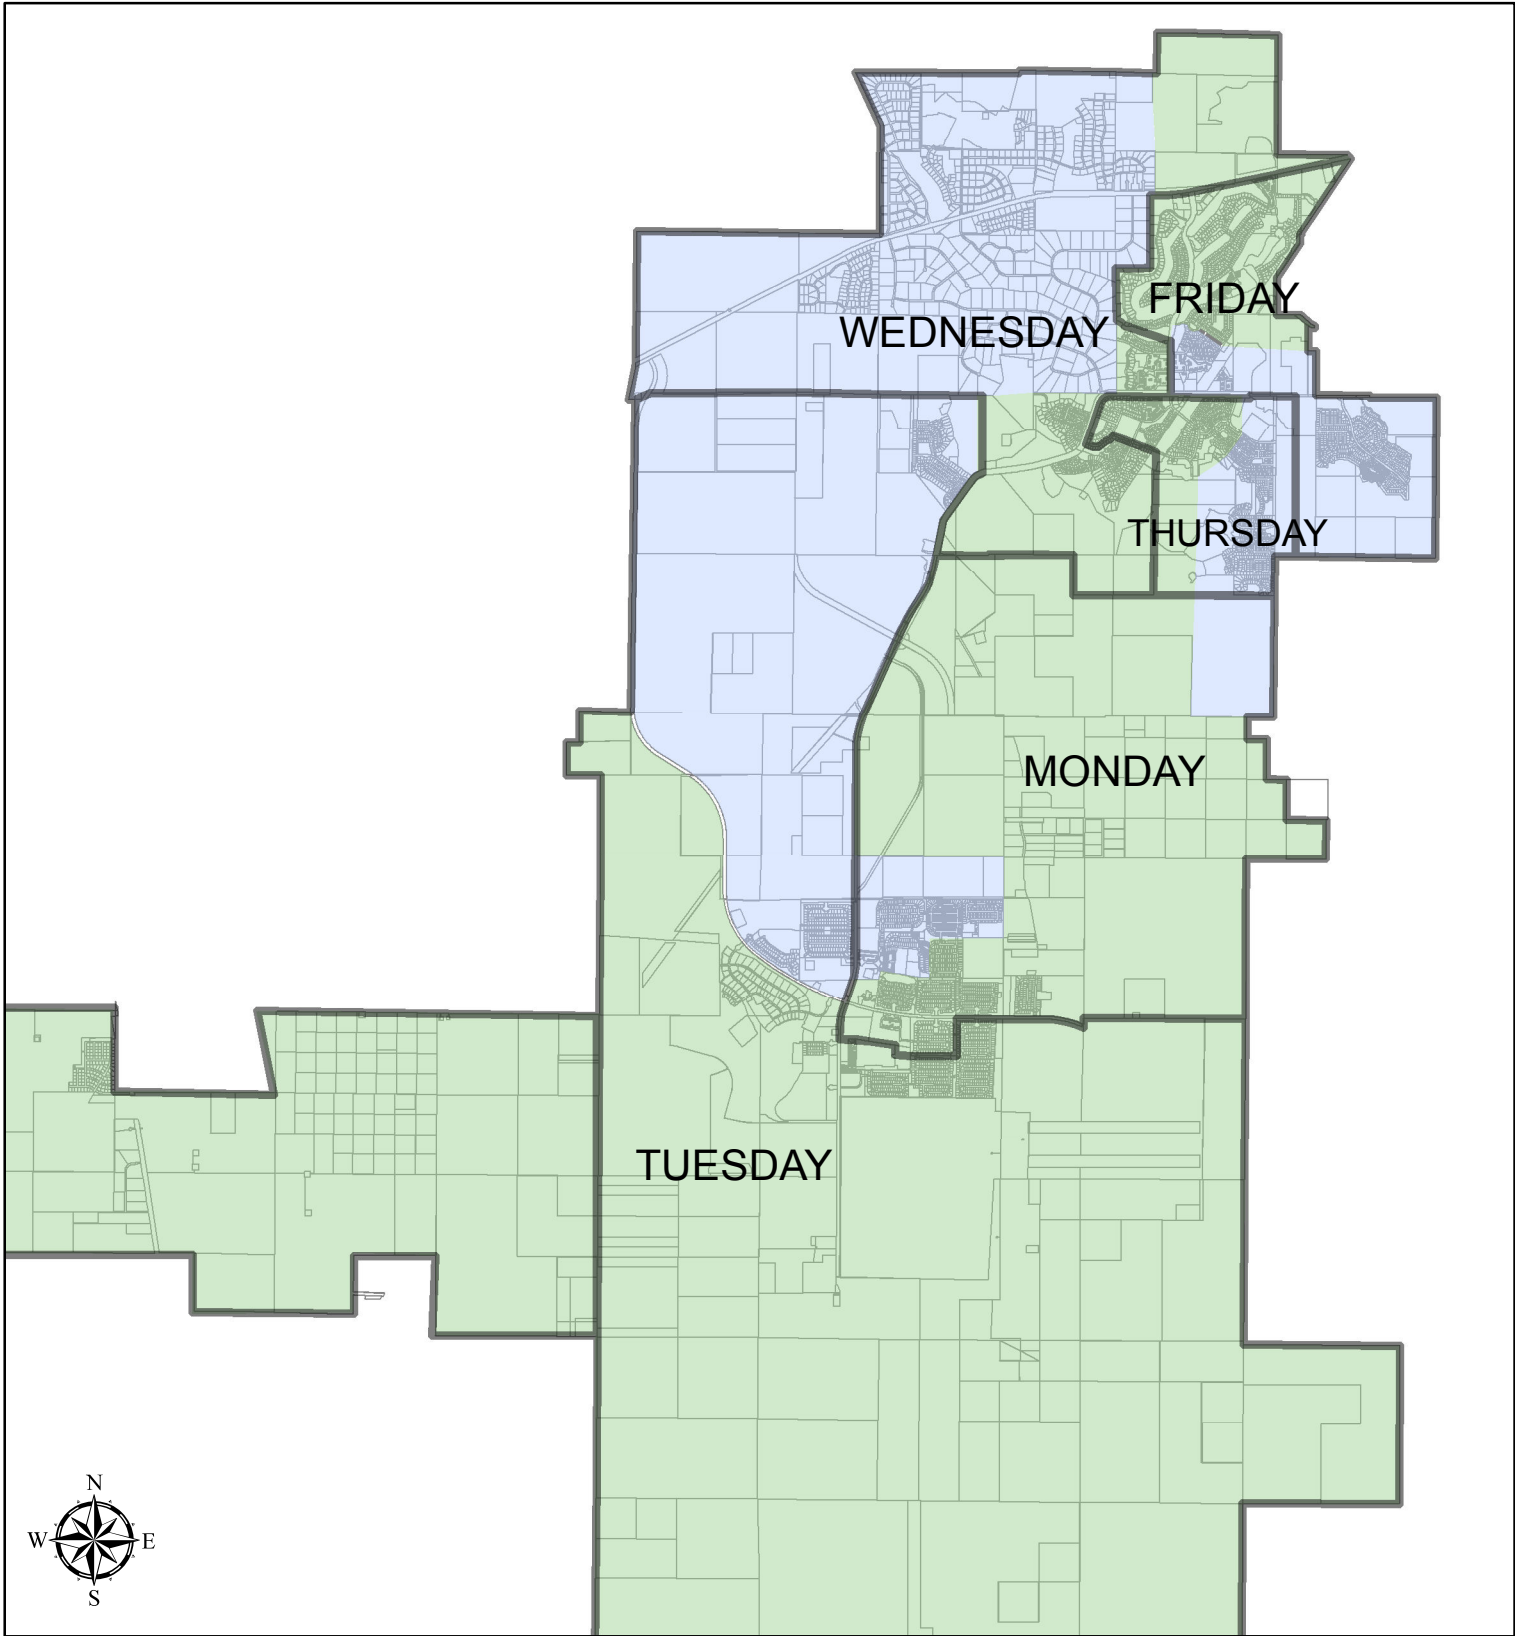

City Recycle Pick-up Schedule

EAGLE
MOUNTAIN

Disclaimer: Eagle Mountain City makes no warranty with respect to the accuracy, completeness, or usefulness of these maps. Eagle Mountain City assumes no liability for direct, indirect, special, or consequential damages resulting from the use or misuse of these maps or any of the information contained herein. Portions may be copied for incidental uses, but may not be resold.