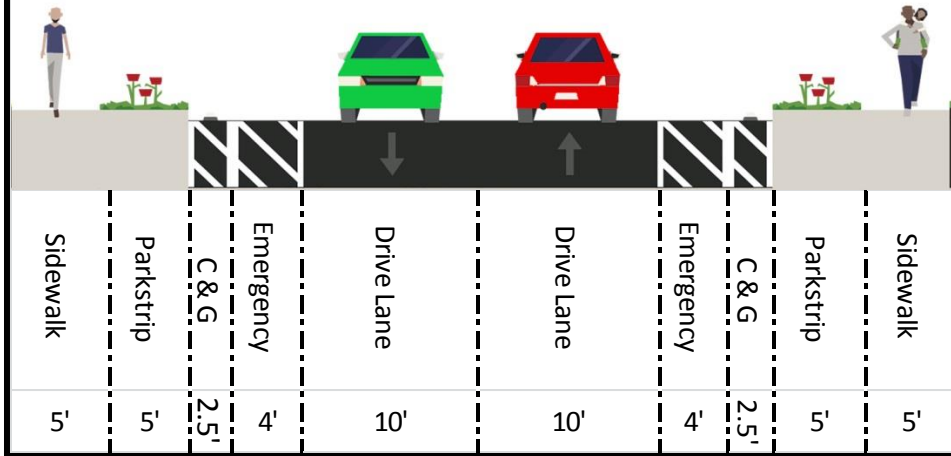

Local - 53' ROW

Minor Collector - 77' ROW